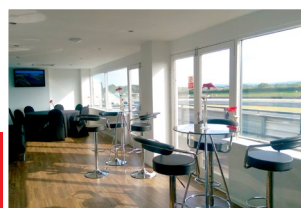

MOTUL FIM World Superbike Championship

Silver Package Sat/Sun   **£119** + VAT per guest

Silver Package Weekend   **£179** + VAT per guest

Please note that this is not a valid ticket and will not gain you entry into the venue. Official passes will be sent out accordingly prior to the event.

For further information or to make a reservation
call **01332 819514** or email **hospitality@msv.com**